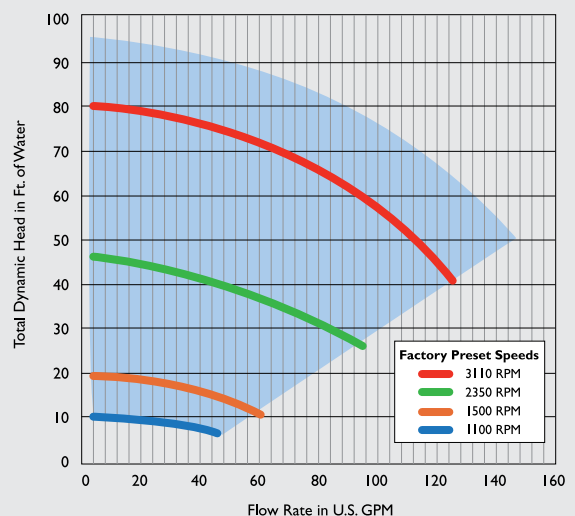

## So sophisticated, it's simple

Programming IntelliFlo vs+svrs is as easy as setting the stations on your car radio. With the pump running, simply press the speed button assigned to the operation you want to manage. Then, just press the “up” or “down” button to increase or decrease the speed setting between 1100 RPM and 3450 RPM. It's that simple to optimize water flow for any application. Of course, your pool professional can help you determine the perfect speed settings. And remember, as you change or add equipment and features, speed settings can be quickly adjusted to ensure the lowest amount of energy is consumed.

**Function buttons** to set speeds for separate operations—filtration cycles, spas, cleaners, water features and more.

**Arrow buttons** used to navigate through menus and change settings.

**Time Out button** allows you to interrupt programmed schedules, as needed, for a period you specify—schedules automatically resume after the “time out” period ends.

### Pump Performance Curves\*

\*NOTE: The chart above demonstrates performance rates at factory preset speeds of 1100 RPM, 1500 RPM, 2350 RPM and 3110 RPM. However, flow rates can also be custom programmed between the ranges of 1100 RPM and 3450 RPM as indicated by the blue tint.