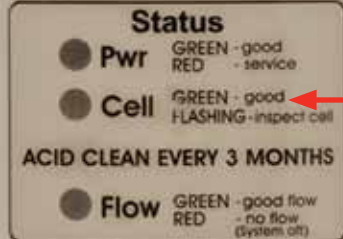

Choose from Three Models:

IntelliChlor IC20

The economical choice for smaller pools up to 20,000 gallons.

- Produces up to .70 pounds of chlorine every 24 hours

IntelliChlor IC40

The capacity to sanitize larger residential and smaller commercial pools up to 40,000 gallons.

- Produces up to 1.40 pounds of chlorine every 24 hours

IntelliChlor IC60

With extra capacity for pools up to 60,000 gallons.

- Produces up to 2.0 pounds of chlorine every 24 hours

Two LED Salt Level Indicators

Two-color Status Displays

Five Sanitizer Output Levels with Two-button Control

Simple, Safe, Automatic

Monitoring chlorine production is easy with the IntelliChlor chlorine generator. It's the only one with all controls and displays built into the cell—and the **only** one providing so much helpful feedback to you. Just select from one of five sanitizing levels to easily manage chlorine addition.

- Easy-to-view displays enable fast checking of salt levels, cell cleanliness, sanitizer output and water flow.
- Adjustment is as easy as pressing two buttons.
- All performance data—production settings, hours of operation, chlorine output, cell cleaning cycles, salt readings and water temperature averages—is captured daily, making it easy to maintain perfect water.
- Exclusive cell use tracking feature communicates remaining hours of cell life in real-time.
- Integrated sensors in the generator cell ensure that water flow is adequate for safe chlorine generation; under low water temperature conditions, automatic shut-off feature protects the unit and prolongs cell life.
- One-year warranty. See warranty for complete details.

NOTE: Stand-alone installations require a power center (PN 520556).

Reliability is Built In

The IntelliChlor chlorine generator is engineered to stand up to the toughest pool conditions and provide years of dependable performance.

- Titanium electrode cell blades are coated with Ruthenium oxide.
- Control electronics are isolated in the cell, away from high heat components, for longer cell life.
- Electronics are waterproofed for maximum reliability.
- Rugged, dependable power supply/transformer is UL Approved and includes 15' of UL Approved cable with easy installation via quick connector on power supply.
- Union inlet and outlet connections make cell replacement fast and easy.

Engineered for Safety

The IntelliChlor chlorine generator meets important standards for safety.

- The power supply cell and electronics meet the requirements of the UL 1081 Standard—the industry standard for pool chlorine generators.
- The power supply itself is UL Approved with flammability rating UL 94VO.