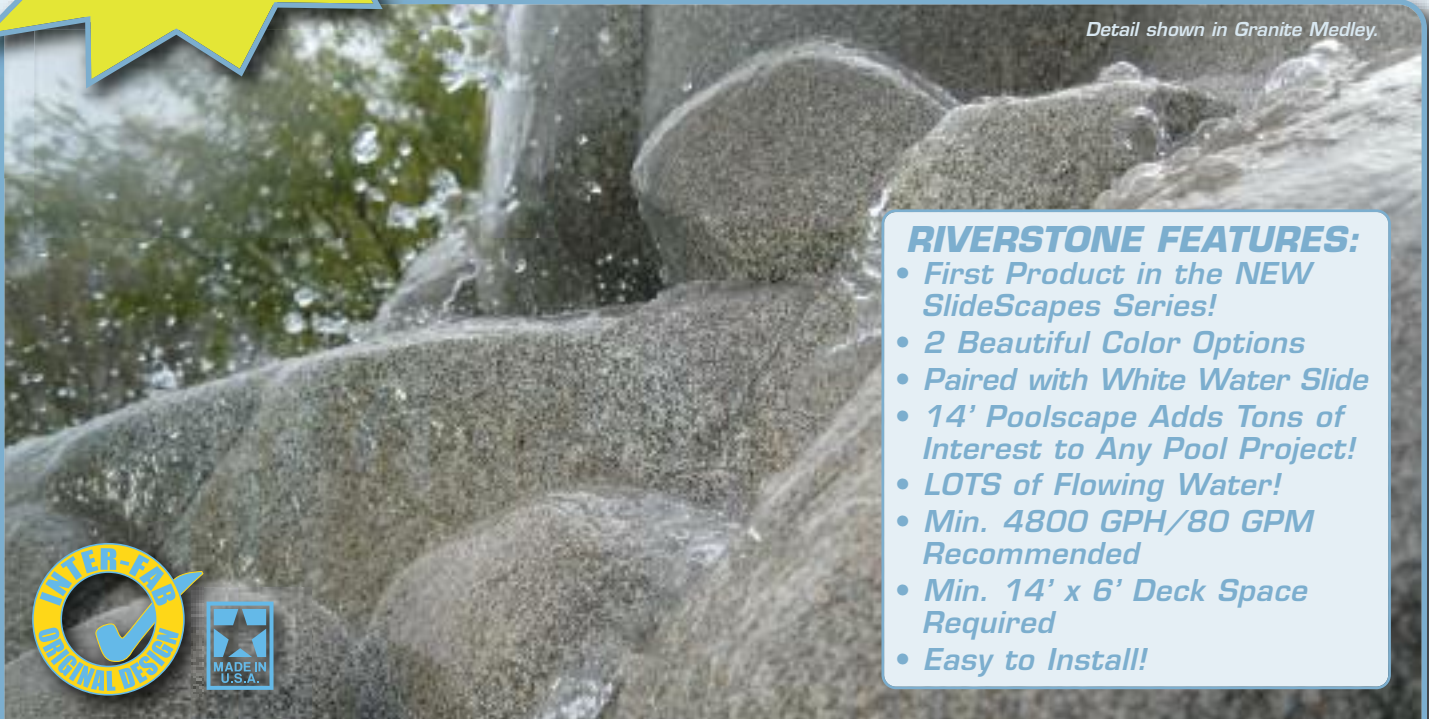

**the solution for a  
complete poolscape  
at a fraction of  
the cost!**

*Shown in Twilight Sky  
with gray slide.*

**RIVERSTONE SLIDESCAPE**

**NEW!**

*Detail shown in Granite Medley.*

**RIVERSTONE FEATURES:**

- *First Product in the NEW SlideScapes Series!*
- *2 Beautiful Color Options*
- *Paired with White Water Slide*
- *14' Poolscape Adds Tons of Interest to Any Pool Project!*
- *LOTS of Flowing Water!*
- *Min. 4800 GPH/80 GPM Recommended*
- *Min. 14' x 6' Deck Space Required*
- *Easy to Install!*

**TWILIGHT SKY**  
Riverstone SlideScape Rock Panel Color

**GRANITE MEDLEY**  
Riverstone SlideScape Rock Panel Color

**TAN SLIDE**  
Available with Granite Medley Only

**GRAY SLIDE**  
Available with Twilight Sky & Granite Medley